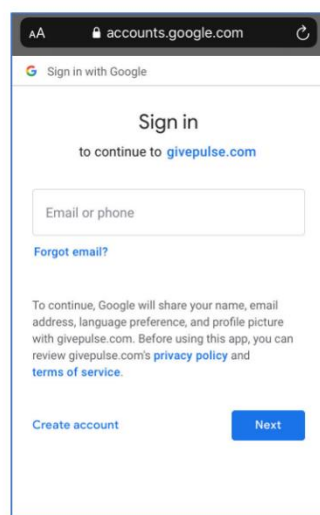

Use the mobile browser or iOS/Android App!

Join the network by signing on today!

Questions? Contact us at

<http://iastate.givepulse.com>

GivePulse@iastate.edu turn.iastate.edu