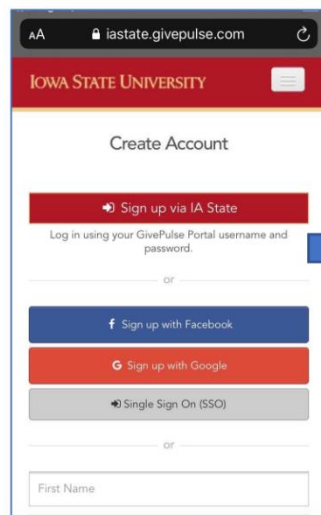

Use the mobile browser or iOS/Android App!

Join the network by signing on today!

Questions? Contact us at

<http://iastate.givepulse.com>

GivePulse@iastate.edu turn.iastate.edu