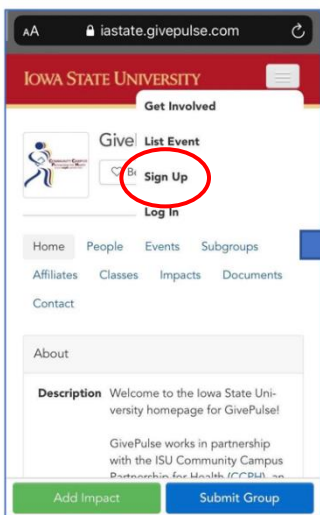

Use the mobile browser or iOS/Android App!

Join the network by signing on today!

Questions? Contact us at

<http://iastate.givepulse.com>

GivePulse@iastate.edu turn.iastate.edu